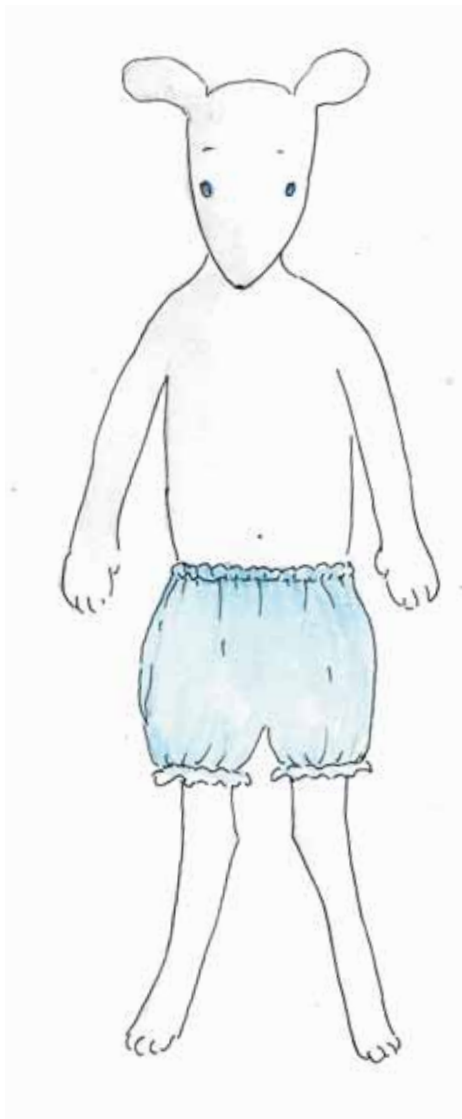

Sea Gem

Instructions: Print out and glue this page to a thin piece of card, then when the glue is dry, carefully cut around the edges of the character and their clothes. Then attach bluetak to the clothes and stick them to the character.