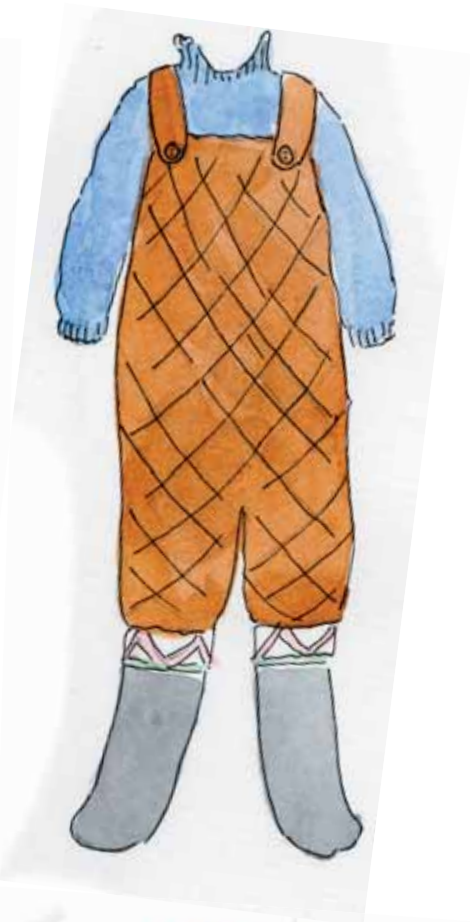

Sea Gem

Instructions: Print out and glue this page to a thin piece of card, then when the glue is dry, carefully cut around the edges of the character and their clothes. Then attach bluetak to the clothes and stick them to the character.